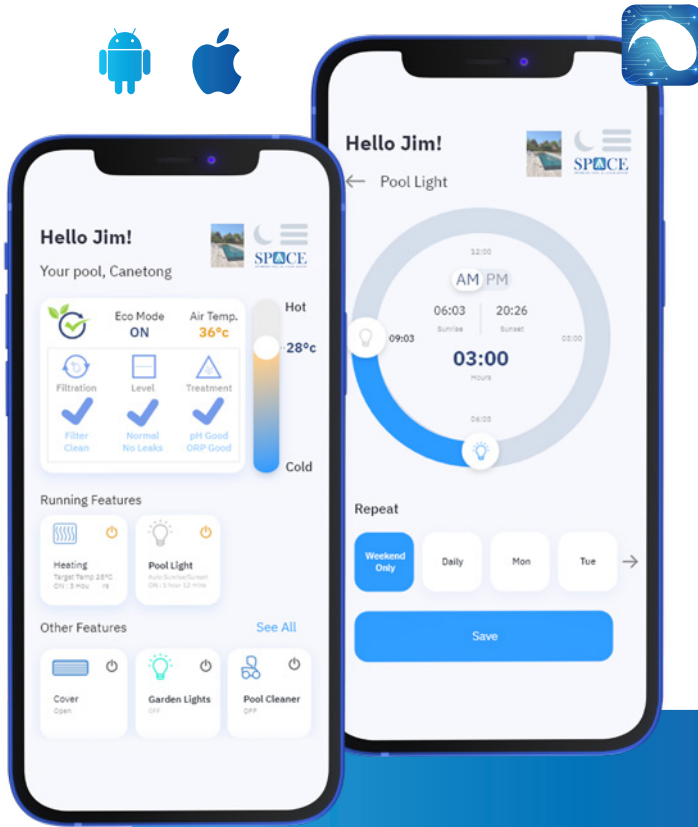

Provides more
pleasure & serenity

Protects your
investment

Preserves the
environment

Reduces
operating costs

INTELLIGENT CONTROL & MONITORING

Via the **Dryden SPACE application**, the system makes every pool installation remotely visible. Parameters can be adjusted and many elements can be monitored and analysed.

SUPERIOR SERVICE QUALITY!

With SPACE and its **web interface**, you can share access to your pool and delegate its management.

For example, your pool specialist will be able to follow the state of your pool in a few clicks, be informed when it needs maintenance and know what type of maintenance it needs.