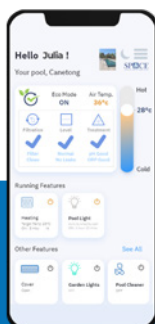

WHAT IS SPACE?

More than a classic pool automation system, **SPACE** is a device that allows you to monitor your pool, in real time, and control it remotely. Thanks to its embedded **Artificial Intelligence (A.I)***, SPACE continually analyses and controls all the parameters of your pool to improve its own performance, reduce operating costs, eliminate waste and make it truly autonomous!

INTELLIGENCE BROUGHT TO YOUR SWIMMING POOL!

BEYOND AUTOMATION : TOWARDS AUTONOMY & PERFORMANCE!

With SPACE, algorithms work together, getting to know your pool and its behaviour better and better (machine learning) to optimise all processes. **Your pool manages its daily needs efficiently, sustainably and autonomously.**

THE BEST TECHNOLOGY

State-of-the-art technology is at the heart of the system. SPACE offers unique, **next generation sensors** that provide unparalleled reliability of measurements (pH/Redox, temperature, pressure, water level, salinity etc.). This technology, combined with A.I., allows the highest levels of accuracy to be achieved and ensures the **continuous optimisation and improvement of your pool.**

Monitoring with notifications and remote control of your pool via the **Dryden SPACE®** application.