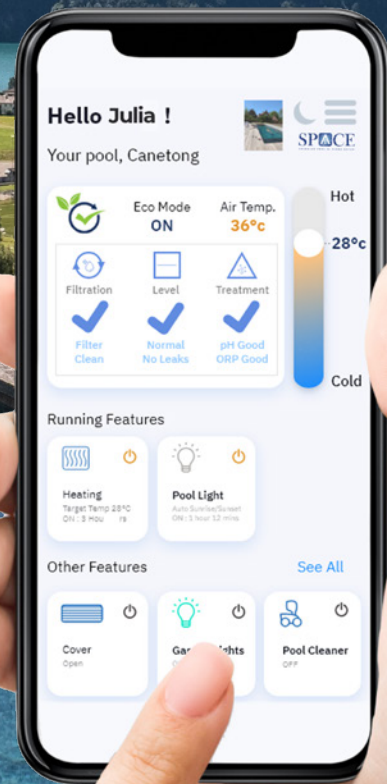

INTELLIGENCE BROUGHT TO YOUR POOL!

SPACE

SWIMMING POOL A.I. CLOUD EXPERT

WHAT IS SPACE?

More than a classic pool automation system, **SPACE** is a device that allows you to monitor your pool, in real time, and control it remotely. Thanks to its embedded **Artificial Intelligence (A.I)***, SPACE continually analyses and controls all the parameters of your pool to improve its own performance, reduce operating costs, eliminate waste and make it truly autonomous!

INTELLIGENCE BROUGHT TO YOUR SWIMMING POOL!

BEYOND AUTOMATION : TOWARDS AUTONOMY & PERFORMANCE!

With SPACE, algorithms work together, getting to know your pool and its behaviour better and better (machine learning) to optimise all processes. **Your pool manages its daily needs efficiently, sustainably and autonomously.**