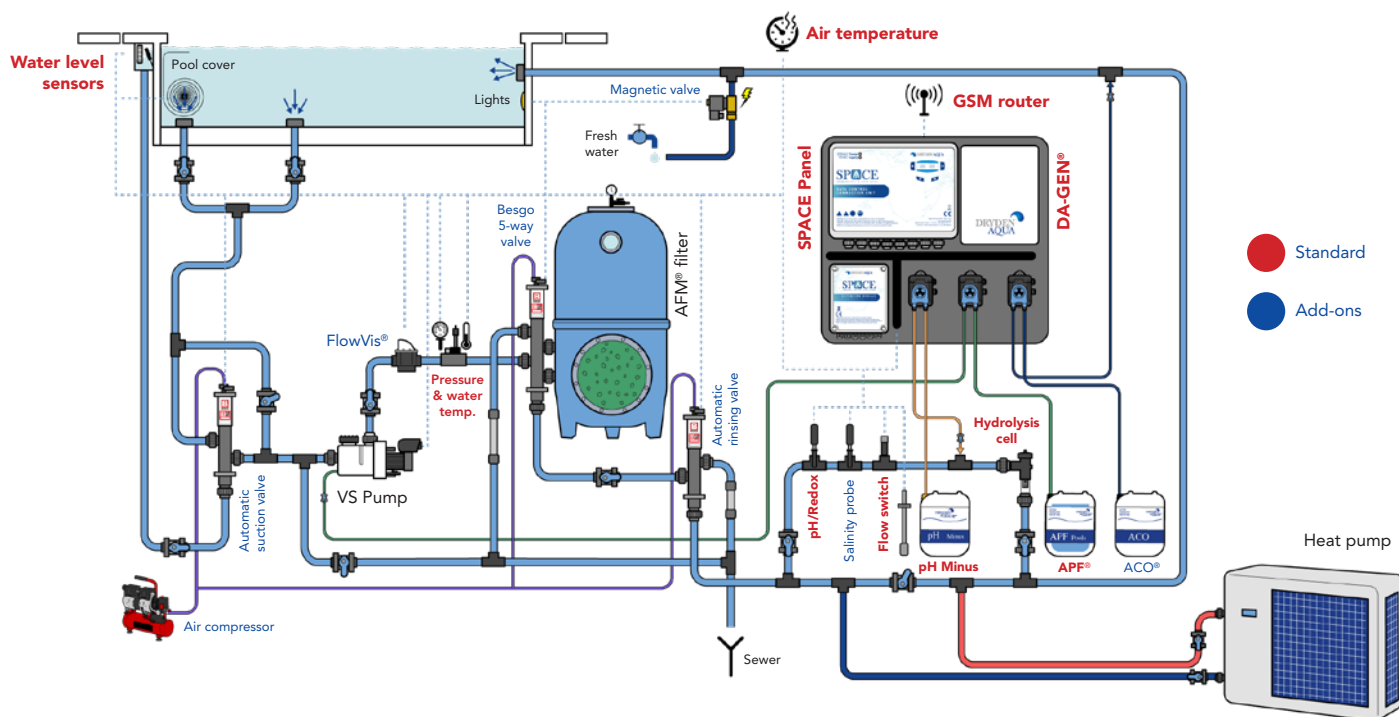

SPACE with DAISY+ SCHEMATIC DIAGRAM